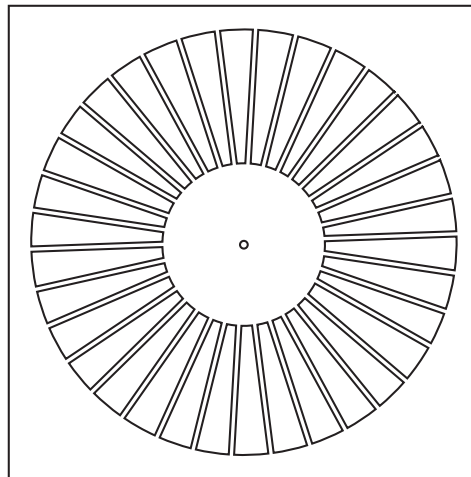

TWIST Series Stamped Steel Swirl Diffuser With Integral Plenum

Material | Powder coated stamped heavy gauge steel

Air Pattern | Fix horizontal swirl pattern

Ceiling Types | False

TWIST

Select Model		
✓	Model	A
	TWIST 2406	5" 7/8
	TWIST 2408	7" 7/8
	TWIST 2410	9" 7/8
	TWIST 2412	11" 7/8