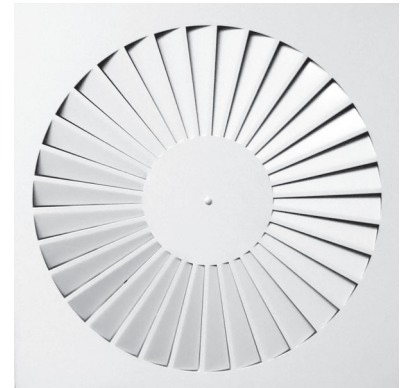

TWIST Series Stamped Steel Swirl Diffuser With Integral Plenum

Material | Powder coated stamped heavy gauge steel

Air Pattern | Fix horizontal swirl pattern

Ceiling Types | False

TWIST

Select Model		
✓	Model	A
	TWIST 2406	5" 7/8
	TWIST 2408	7" 7/8
	TWIST 2410	9" 7/8
	TWIST 2412	11" 7/8

Select Options	
<input type="checkbox"/>	R6 Thermal Insulation

Select Finish	
<input type="checkbox"/>	Powder Coated White RAL9016
<input type="checkbox"/>	Other RAL:

Project:	
Engineer:	
Architect:	
Contractor:	