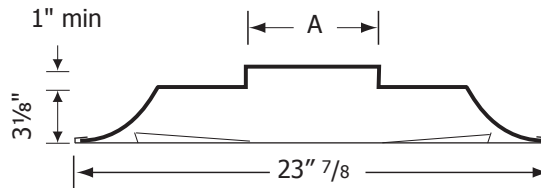

TWIST Series Stamped Steel Swirl Diffuser With Integral Plenum

Material | Powder coated stamped heavy gauge steel

Air Pattern | Fix horizontal swirl pattern

Ceiling Types | False

TWIST

Select Model		
✓	Model	A
	TWIST 2406	5" 7/8
	TWIST 2408	7" 7/8
	TWIST 2410	9" 7/8
	TWIST 2412	11" 7/8