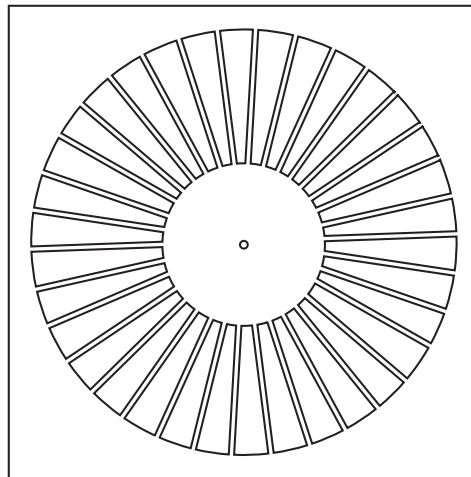

### TWIST Series Stamped Steel Swirl Diffuser With Integral Plenum

**Material** | Powder coated stamped heavy gauge steel

**Air Pattern** | Fix horizontal swirl pattern

**Ceiling Types** | False

**TWIST**