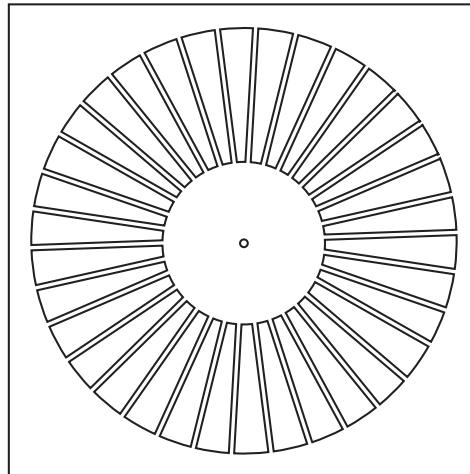

TWIST-ALU Series Stamped Aluminum Swirl Diffuser With Integral Plenum

Material | Powder coated stamped heavy gauge aluminum

Air Pattern | Fix horizontal swirl pattern

Ceiling Types | False

TWIST-ALU

Select Model		
✓	Model	A
	TWIST-ALU 2406	5" 7/8
	TWIST-ALU 2408	7" 7/8
	TWIST-ALU 2410	9" 7/8
	TWIST-ALU 2412	11" 7/8