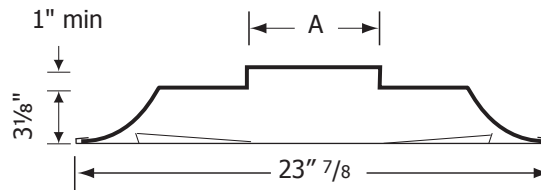

TWIST-ALU Series Stamped Aluminum Swirl Diffuser With Integral Plenum

Material | Powder coated stamped heavy gauge aluminum

Air Pattern | Fix horizontal swirl pattern

Ceiling Types | False

TWIST-ALU

Select Model		
✓	Model	A
	TWIST-ALU 2406	5" 7/8
	TWIST-ALU 2408	7" 7/8
	TWIST-ALU 2410	9" 7/8
	TWIST-ALU 2412	11" 7/8