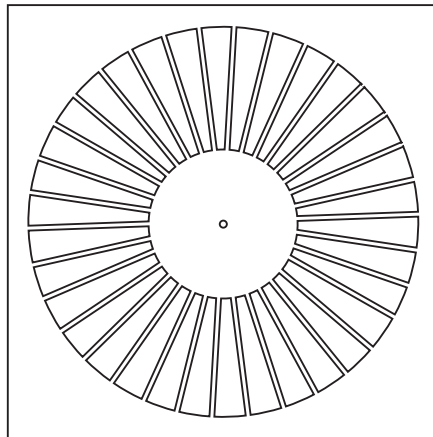

### RXO-S Series Square Stamped Swirl Diffusers

**Material** | Powder coated stamped heavy gauge steel

**Air Pattern** | Fix swirl pattern

**Ceiling Types** | All

**RXO-S**

Select Model			
✓	Model	A	B
	RXO-S 400	395 mm	370 mm
	RXO-S 500	495 mm	470 mm
	RXO-S 605	600 mm	568 mm
	RXO-S400 605	600 mm	568 mm
	RXO-S500 605	600 mm	568 mm