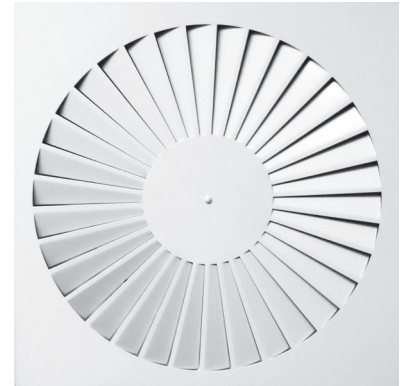

### RXO-S Series Square Stamped Swirl Diffusers

**Material** | Powder coated stamped heavy gauge steel

**Air Pattern** | Fix swirl pattern

**Ceiling Types** | All

**RXO-S**

Select Model			
✓	Model	A	B
	RXO-S 400	395 mm	370 mm
	RXO-S 500	495 mm	470 mm
	RXO-S 605	600 mm	568 mm
	RXO-S400 605	600 mm	568 mm
	RXO-S500 605	600 mm	568 mm

Select Finish	
	Powder Coated White RAL 9016
	Other (specify) :

<b>Project:</b>	
<b>Engineer:</b>	
<b>Architect:</b>	
<b>Contractor:</b>	

**Important! PERFAIR plenums required**