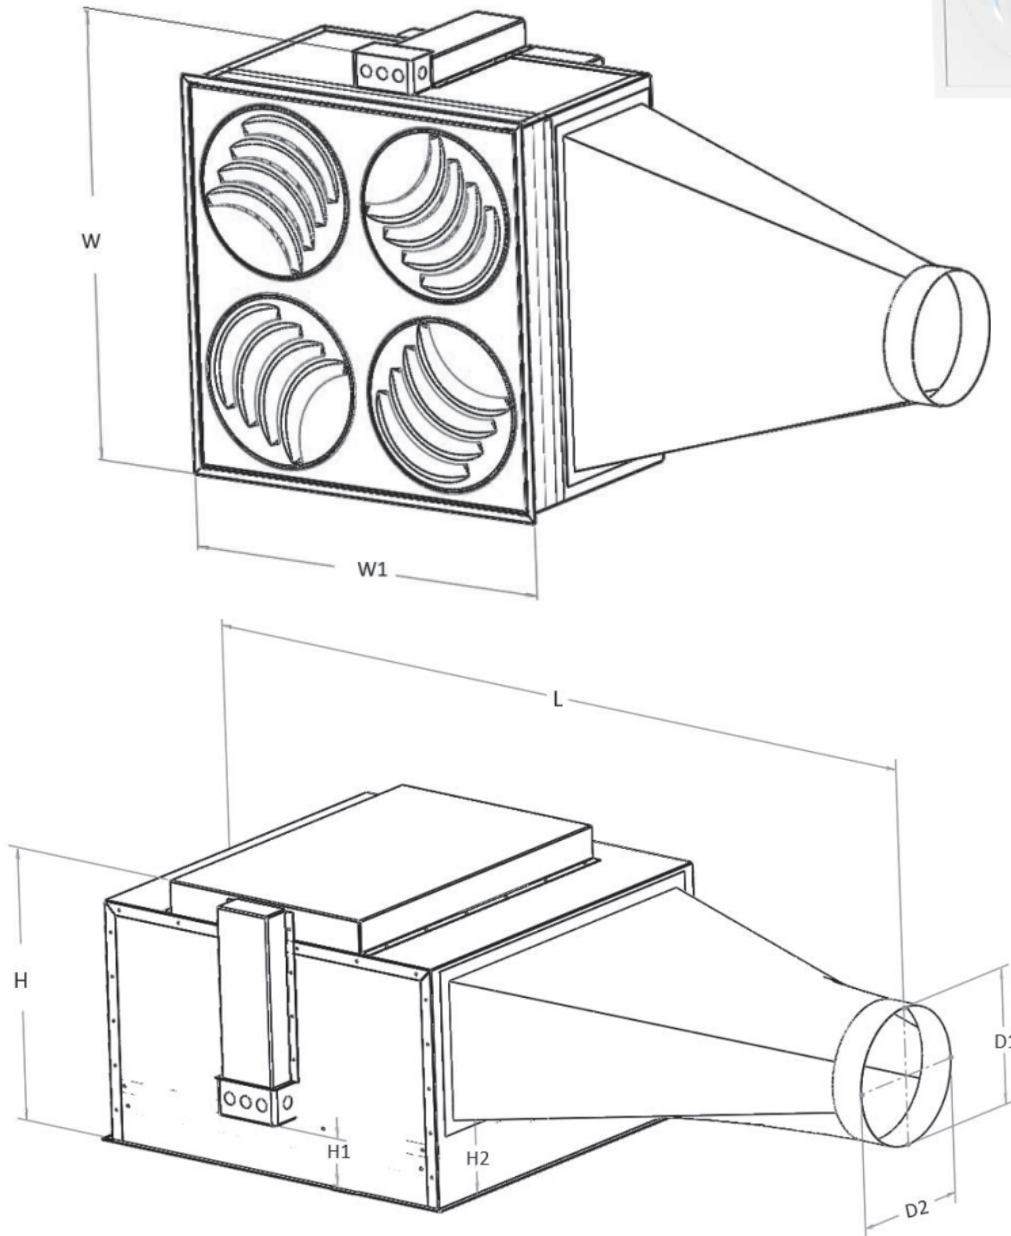

PLAY-UV Series Adjustable UV Diffuser

Material | Powder coated stamped heavy gauge steel face, aluminum plenum, UVC lamp and 2" UV-resistant pleated filter

Air Pattern | Adjustable pattern, high discharge velocity

PLAY-UV

Dimensions	
W	25 2/3"
W1	23 7/8"
H	15 7/8"
H1	3 9/16"
H2	4 3/4"
L	47 1/2"

Select Model		
Model	D1	D2
PLAY-UV 2406	5 7/8"	5 7/8"
PLAY-UV 2407	6 7/8"	6 7/8"
PLAY-UV 2408	7 7/8"	7 7/8"
PLAY-UV 2410	11"	8"
PLAY-UV 2412	16"	8"