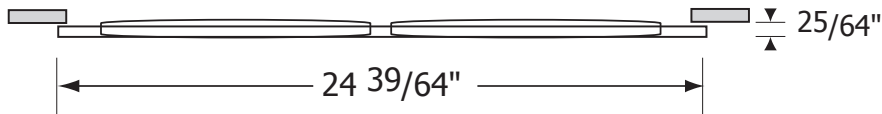

### PLAY-C Series Adjustable Sectors Round Diffusers

**Material** | Powder coated stamped heavy gauge steel.

**Air Pattern** | 100% horizontally adjustable.

**Ceiling Types** | Open and Closed.

**PLAY-C**  
by MADEL®

Select Model			
✓	<b>Imperial</b>	✓	<b>Metric</b>
	PLAY-C 25		PLAY-C 625

Select Finish	
	Powder Coated White
	Other (specify) :

**Important! PERFAIR or PLXOC-R plenums ordered separately**

<b>Project:</b>	
<b>Engineer:</b>	
<b>Architect:</b>	
<b>Contractor:</b>	