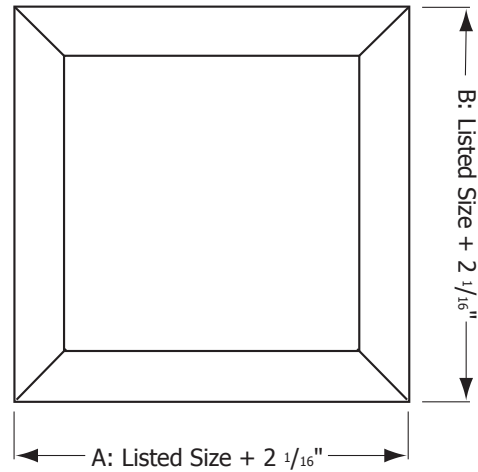

## PF Plaster Frame - Drywall Frame - for Lay-in Diffusers and Returns

**Material** | heavy gauge extruded aluminum.

**PRACTICAL FEATURE:**  
Depress quick-tabs to sandwich drywall

Select Model			
✓	Model	Listed Size A x B	Overall Dim. A x B
	PF 1212	12" x 12"	14 1/16" x 14 1/16"
	PF 2424	24" x 24"	26 1/16" x 26 1/16"
	PF 4812	48" x 12"	50 1/16" x 14 1/16"