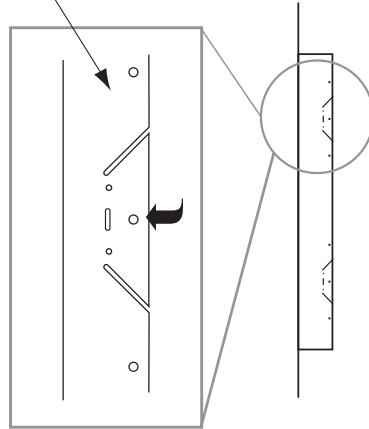

## PF Plaster Frame - Drywall Frame - for Lay-in Diffusers and Returns

**Material** | heavy gauge extruded aluminum.

**PRACTICAL FEATURE:**  
Depress quick-tabs to sandwich drywall

Select Model			
✓	Model	Listed Size A x B	Overall Dim. A x B
	PF 1212	12" x 12"	14 1/16" x 14 1/16"
	PF 2424	24" x 24"	26 1/16" x 26 1/16"
	PF 4812	48" x 12"	50 1/16" x 14 1/16"