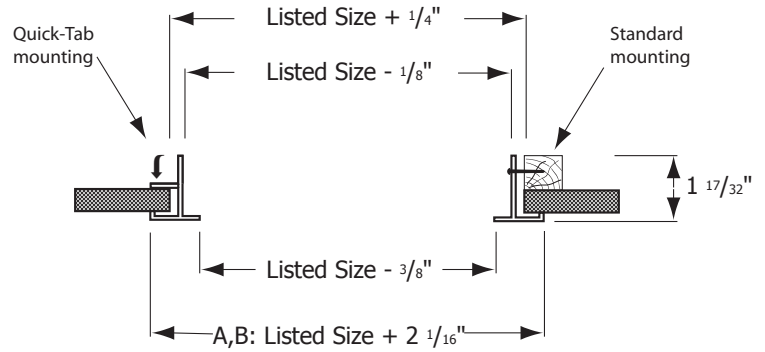

## PF Plaster Frame - Drywall Frame - for Lay-in Diffusers and Returns

**Material** | heavy gauge extruded aluminum.

**PRACTICAL FEATURE:**  
Depress quick-tabs to sandwich drywall

Select Model			
✓	Model	Listed Size A x B	Overall Dim. A x B
	PF 1212	12" x 12"	14 1/16" x 14 1/16"
	PF 2424	24" x 24"	26 1/16" x 26 1/16"
	PF 4812	48" x 12"	50 1/16" x 14 1/16"