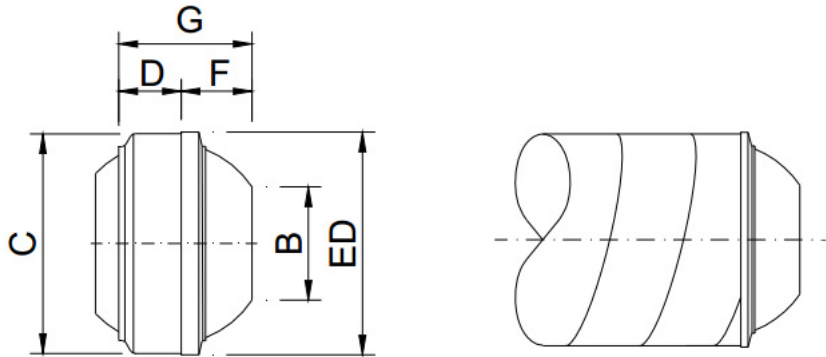

## KAM-D Series Manually Adjustable Jet Nozzle, Duct Mounted

**Material** | Powder coated heavy gauge spun aluminum.

**Air Pattern** | Adjustable directional jet, long throw.

**KAM-D**  
by MADEL®

Select Model								
✓	Model	Duct Size	B	C	D	ED	F	G
	<b>KAM-D 125</b>	125	61	123	55	126	27	85
	<b>KAM-D 160</b>	160	80	158	55	162	34	92
	<b>KAM-D 200</b>	200	102	198	74	203	40	122
	<b>KAM-D 250</b>	250	130	248	99	253	48	158
	<b>KAM-D 315</b>	315	166	313	126	320	57	196
	<b>KAM-D 400</b>	400	212	398	162	404	75	261

All dimensions in millimeters (mm)

Select Finish	
<b>M9016</b>	Powder Coated White RAL 9016
<b>M9006</b>	Powder Coated Metallic Grey RAL 9006
<b>RAL xxxx</b>	Please Specify:

<p><b>Project:</b></p> <p><b>Engineer:</b></p> <p><b>Architect:</b></p> <p><b>Contractor:</b></p>
---