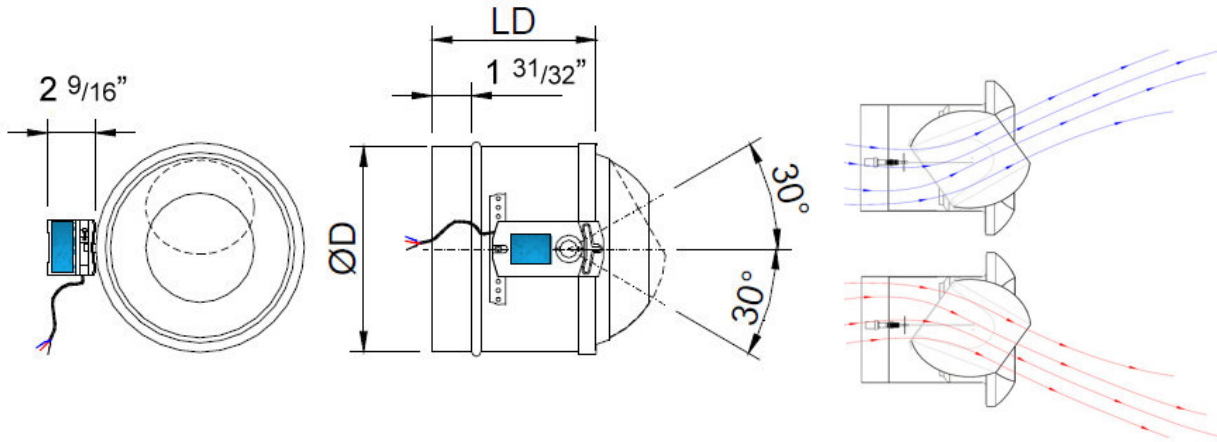

KAM-D-M5 Series Jet Nozzle For Duct Mounting Adjusted by On/Off Actuator

Material | Powder coated heavy gauge spun aluminum.

Air Pattern | Adjustable directional jet, long throw. Horizontal jet is adjusted up and down by means of an On/Off Actuator.

KAM-D

Select Model			
✓	Model	Duct Size	LD
	KAM-D-M5 10	10"D	9 49/64"
	KAM-D-M5 12	12.5"D	12 21/64"
	KAM-D-M5 16	16"D	15 43/64"

All dimensions in inches (in)

Select Finish	
M9016	Powder Coated White RAL 9016
M9006	Powder Coated Metallic Grey RAL 9006
RAL xxxx	Please Specify: