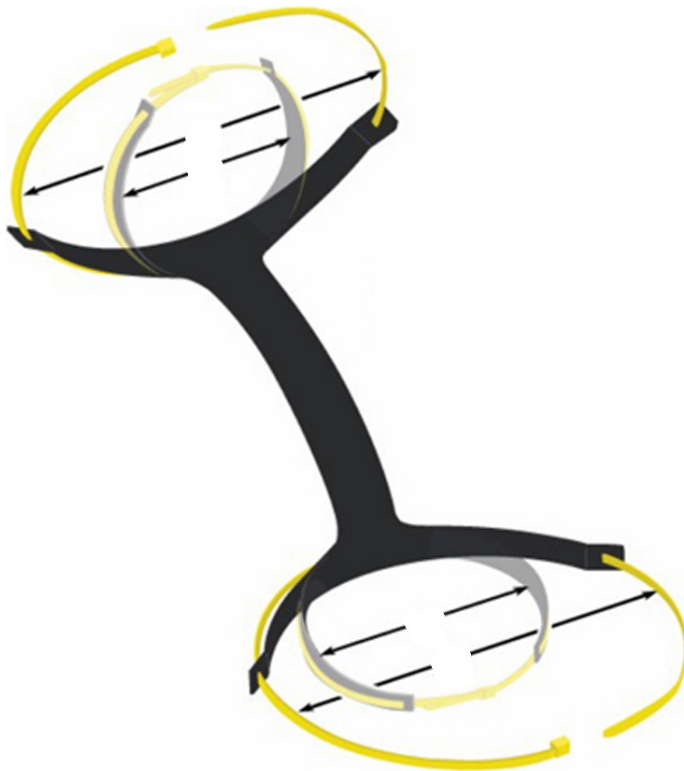

### FLEXRIGHT Series Flexible Duct 90 Degree Angle Support Brace

**FLEXRIGHT**

#### Select Model

✓	Model	Dia
	FLEXRIGHT	4"-16"

**Project:**

**Engineer:**

**Architect:**

**Contractor:**