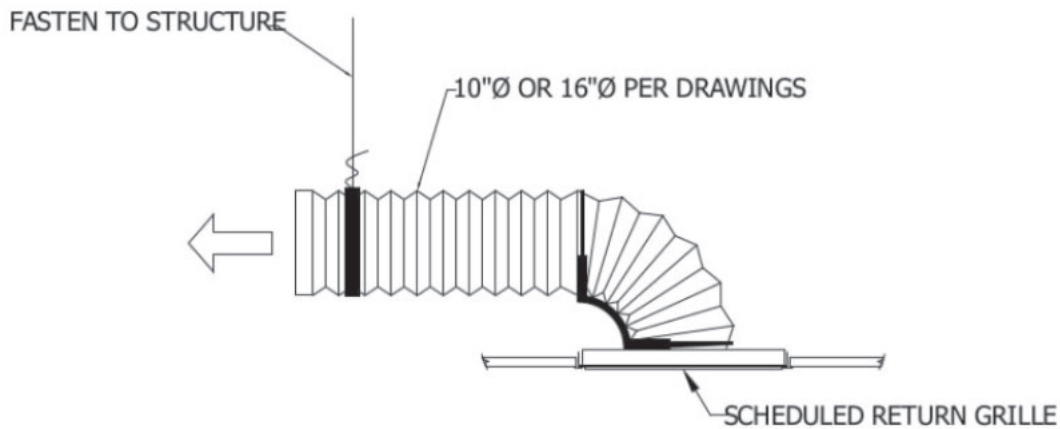

FLEXABOOT Series

Flexible Acoustical Sound Boot for Return Air Grilles

FLEXABOOT

NOTE: INSTALL FLEXABOOT ACOUSTICAL RETURN AIR BOOT ASSEMBLIES ON ALL RETURN GRILLES AS INDICATED ON DRAWINGS.

○ **RETURN AIR BOOT DETAIL**
NOT TO SCALE

| Select Model | | | |
|--------------|--------------|-----|--------|
| ✓ | Model | Dia | Length |
| | FLEXABOOT 10 | 10" | 72" |
| | FLEXABOOT 16 | 16" | 72" |

Project:

Engineer:

Architect:

Contractor: