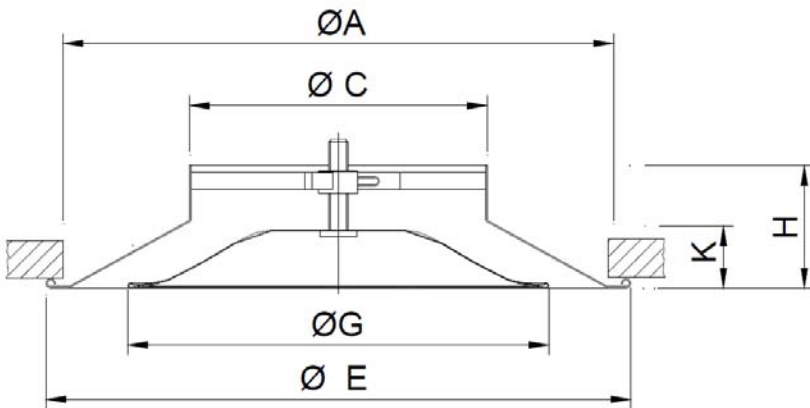

DSO Series

Architectural Aluminum Round Plaque Diffusers

Material | Powder coated heavy gauge spun aluminum.

Air Pattern | 360° diffusion.

Ceiling Types | Open and Closed.

DSO
by MADEL®

Select Model								
✓	Model	Duct	A	C	E	H	K	
	DSO 160	160	300	157	325	101	44	
	DSO 200	200	398	197	425	115	58	
	DSO 250	250	487	248	510	128	72	
	DSO 315	315	550	313	575	137	80	
								Model ✓
								DSO-R3G 160
								DSO-R3G 200
								DSO-R3G 250
								DSO-R3G 315