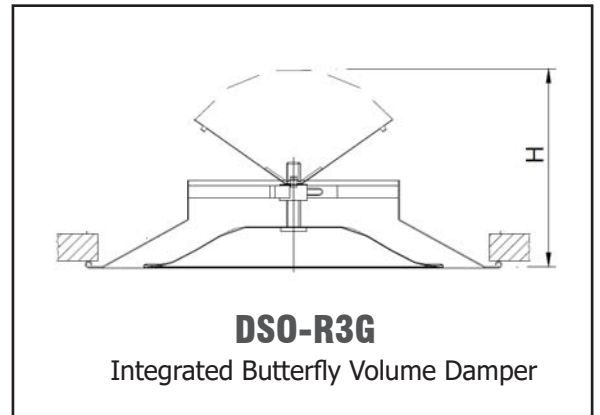

DSO Series

Architectural Aluminum Round Plaque Diffusers

Material | Powder coated heavy gauge spun aluminum.

Air Pattern | 360° diffusion.

Ceiling Types | Open and Closed.

DSO
by MADEL®

Select Model								
✓	Model	Duct	A	C	E	H	K	
	DSO 160	160	300	157	325	101	44	
	DSO 200	200	398	197	425	115	58	
	DSO 250	250	487	248	510	128	72	
	DSO 315	315	550	313	575	137	80	
								Model ✓
								DSO-R3G 160
								DSO-R3G 200
								DSO-R3G 250
								DSO-R3G 315