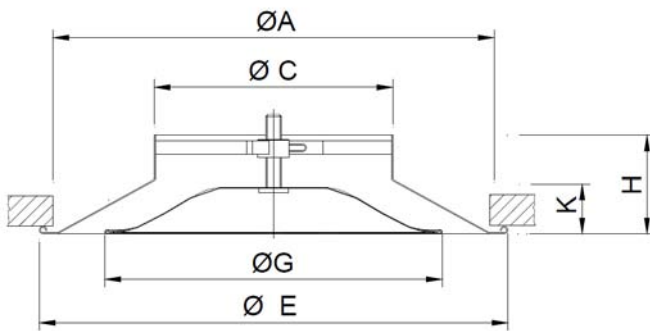

Select Model						
✓	Model	A	C	E	H	K
	DSO 06	11 13/16	5 3/4	12 51/64	4 15/16	1 47/64
	DSO 08	15 43/54	7 3/4	16 47/64	4 17/32	2 9/32
	DSO 10	19 11/64	9 3/4	20 5/64	5 3/64	2 53/64
	DSO 12	21 21/32	11 3/4	22 41/64	6 19/32	3 5/32

All dimensions in inches

Select Model	
✓	Model
	DSO-R3G 08
	DSO-R3G 10
	DSO-OBD 06
	DSO-OBD 12
	DSO-RSBD 06
	DSO-RSBD 12

Select Finish	
	Powder Coated White RAL9016
	Other RAL:

DSO-R3G
Integrated Butterfly Volume Damper
(N/A for 6" and 12")

OBD
Opposed Blade Damper

RSBD
Radial Sliding Blade Damper

(both only for 6" and 12")

Project:

Engineer:

Architect:

Contractor: