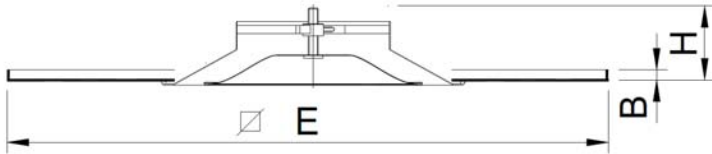

DSO-MOD Series Architectural Aluminum Round Plaque Diffusers

Material | Powder coated heavy gauge spun aluminum.

Air Pattern | 360° diffusion.

Ceiling Types | Open and Closed.

DSO-MOD
by MADEL®

Select Model				
✓	Model	B	E	H
	DSO-MOD 06	15/32	23 3/4	4 15/16
	DSO-MOD 08	15/32	23 3/4	4 17/32
	DSO-MOD 10	15/32	23 3/4	5 3/64
	DSO-MOD 12	15/32	23 3/4	6 19/32