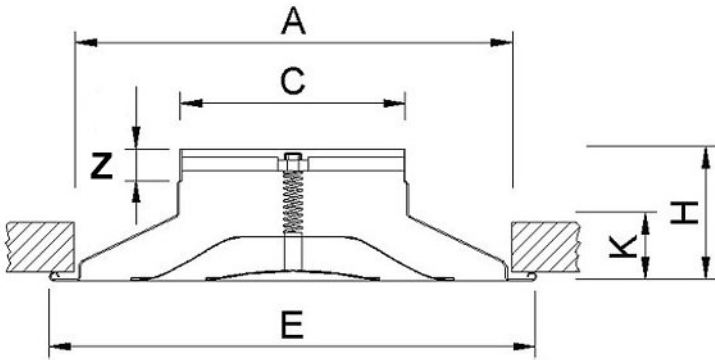

DCG Series Manually Adjustable Aluminum Round Diffuser

Material | Powder coated heavy gauge spun aluminum.

Air Pattern | 360° diffusion with vertical throw adjustment.

Ceiling Types | Open and Closed.

DCG

| Select Model | | | | | | | | | | |
|--------------|----------------|------|-----|-----|-----|-----|-----|----|--------------------|---|
| ✓ | Model | Duct | A | C | E | H | K | Z | Model | ✓ |
| | DCG 160 | 160 | 303 | 157 | 331 | 101 | 44 | 25 | DCG-R3G 160 | |
| | DCG 200 | 200 | 385 | 197 | 425 | 115 | 58 | 25 | DCG-R3G 200 | |
| | DCG 250 | 250 | 464 | 247 | 492 | 114 | 57 | 25 | DCG-R3G 250 | |
| | DCG 315 | 315 | 564 | 313 | 591 | 137 | 80 | 25 | DCG-R3G 315 | |
| | DCG 355 | 355 | 630 | 353 | 662 | 140 | 83 | 25 | DCG-R3G 355 | |
| | DCG 400 | 400 | 630 | 398 | 662 | 131 | 74 | 25 | DCG-R3G 400 | |
| | DCG 450 | 450 | 793 | 447 | 832 | 173 | 106 | 25 | DCG-R3G 450 | |
| | DCG 500 | 500 | 793 | 497 | 832 | 163 | 97 | 25 | DCG-R3G 500 | |