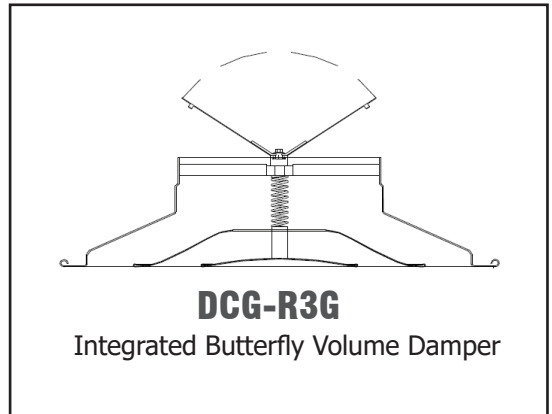

DCG Series Manually Adjustable Aluminum Round Diffuser

Material | Powder coated heavy gauge spun aluminum.

Air Pattern | 360° diffusion with vertical throw adjustment.

Ceiling Types | Open and Closed.

DCG
by MADEL®

Select Model											
✓	Model	Duct	A	C	E	H	K	Z		Model	✓
	DCG 160	160	303	157	331	101	44	25		DCG-R3G 160	
	DCG 200	200	385	197	425	115	58	25		DCG-R3G 200	
	DCG 250	250	464	247	492	114	57	25		DCG-R3G 250	
	DCG 315	315	564	313	591	137	80	25		DCG-R3G 315	
	DCG 355	355	630	353	662	140	83	25		DCG-R3G 355	
	DCG 400	400	630	398	662	131	74	25		DCG-R3G 400	
	DCG 450	450	793	447	832	173	106	25		DCG-R3G 450	
	DCG 500	500	793	497	832	163	97	25		DCG-R3G 500	