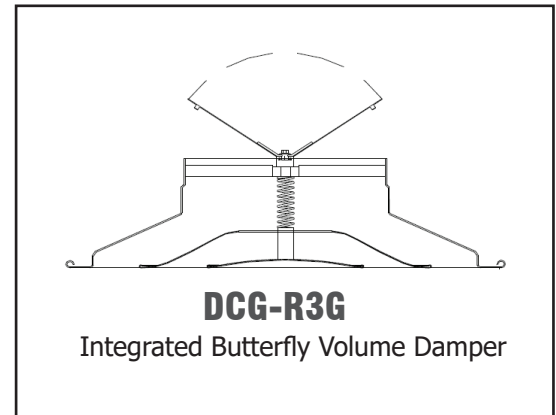

DCG Series Manually Adjustable Aluminum Round Diffuser

Material | Powder coated heavy gauge spun aluminum.

Air Pattern | 360° diffusion with vertical throw adjustment.

Ceiling Types | Open and Closed.

DCG

| Select Model | | | | | | | | | | |
|--------------|----------------|------|-----|-----|-----|-----|-----|----|--------------------|---|
| ✓ | Model | Duct | A | C | E | H | K | Z | Model | ✓ |
| | DCG 160 | 160 | 303 | 157 | 331 | 101 | 44 | 25 | DCG-R3G 160 | |
| | DCG 200 | 200 | 385 | 197 | 425 | 115 | 58 | 25 | DCG-R3G 200 | |
| | DCG 250 | 250 | 464 | 247 | 492 | 114 | 57 | 25 | DCG-R3G 250 | |
| | DCG 315 | 315 | 564 | 313 | 591 | 137 | 80 | 25 | DCG-R3G 315 | |
| | DCG 355 | 355 | 630 | 353 | 662 | 140 | 83 | 25 | DCG-R3G 355 | |
| | DCG 400 | 400 | 630 | 398 | 662 | 131 | 74 | 25 | DCG-R3G 400 | |
| | DCG 450 | 450 | 793 | 447 | 832 | 173 | 106 | 25 | DCG-R3G 450 | |
| | DCG 500 | 500 | 793 | 497 | 832 | 163 | 97 | 25 | DCG-R3G 500 | |