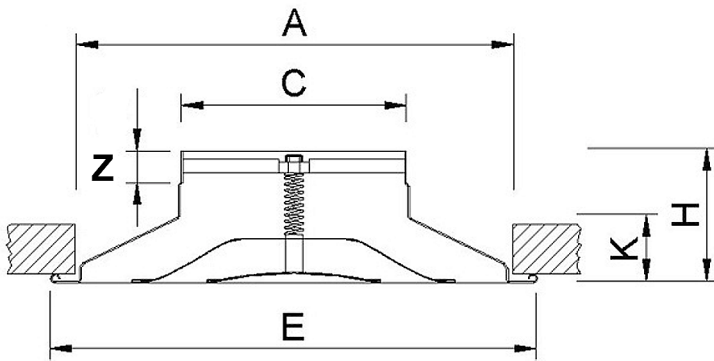

DCG Series Manually Adjustable Aluminum Round Diffuser

Material | Powder coated heavy gauge spun aluminum.

Air Pattern | 360° diffusion with vertical throw adjustment.

Ceiling Types | Open and Closed.

DCG
by MADEL®

Select Model											
✓	Model	Duct	A	C	E	H	K	Z		Model	✓
	DCG 160	160	303	157	331	101	44	25		DCG-R3G 160	
	DCG 200	200	385	197	425	115	58	25		DCG-R3G 200	
	DCG 250	250	464	247	492	114	57	25		DCG-R3G 250	
	DCG 315	315	564	313	591	137	80	25		DCG-R3G 315	
	DCG 355	355	630	353	662	140	83	25		DCG-R3G 355	
	DCG 400	400	630	398	662	131	74	25		DCG-R3G 400	
	DCG 450	450	793	447	832	173	106	25		DCG-R3G 450	
	DCG 500	500	793	497	832	163	97	25		DCG-R3G 500	