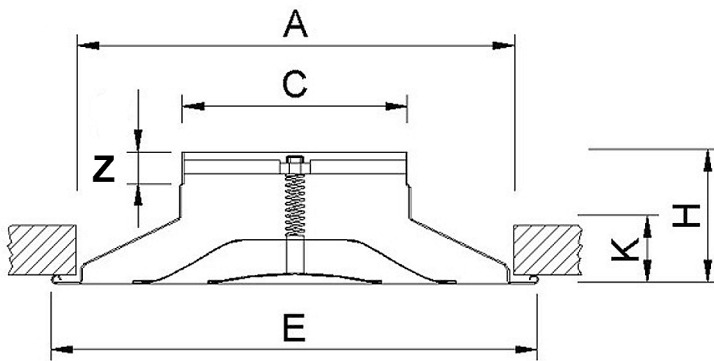

## DCG Series Manually Adjustable Aluminum Round Diffusers

**Material** | Powder coated heavy gauge spun aluminum.

**Air Pattern** | 360° diffusion with vertical throw adjustment.

**Ceiling Types** | Open and Closed.

**DCG**  
by MADEL®

**DCG-R3G**  
Integrated Butterfly Volume Damper  
(N/A for 6" and 12")

**OBD**  
Opposed Blade Damper

**RSBD**  
Radial Sliding Blade Damper

**(both only for 6" and 12")**

Select Model							
✓	Model	A	C	E	H	K	Z
	DCG 06	11 59/64	5 3/4	13 5/16	4 15/16	1 47/64	1
	DCG 08	15 5/32	7 3/4	16 47/64	4 17/32	2 9/32	1
	DCG 10	18 17/64	9 3/4	19 3/8	4 31/64	2 1/4	1
	DCG 12	22 13/64	11 3/4	23 17/64	6 19/32	3 5/32	1
	DCG 14	24 13/16	13 29/32	26 1/16	5 33/64	3 17/64	1
	DCG 16	24 13/16	15 43/64	26 1/16	5 5/32	2 59/64	1
	DCG 18	31 7/32	17 19/32	32 3/4	6 13/16	4 11/64	1
	DCG 20	31 7/32	19 9/16	32 3/4	6 27/64	3 13/16	1

All dimensions in inches

Select Model	
✓	Model
	DCG-R3G 08
	DCG-R3G 10
	DCG-R3G 14
	DCG-R3G 16
	DCG-R3G 18
	DCG-R3G 20

Select Model	
✓	Model
	DCG-OBD 06
	DCG-OBD 12
Select Model	
✓	Model
	DCG-RSBD 06
	DCG-RSBD 12