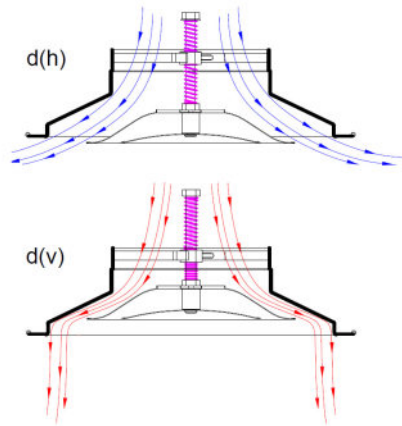

DCG-M150-L Series Actuator Ready Adjustable Aluminum Round Diffusers

Material | Powder coated heavy gauge spun aluminum.

Air Pattern | 360° diffusion with vertical throw adjustment.

Ceiling Types | Open and Closed.

DCG-M150-L

Select Model							
✓	Model	A	C	E	H	K	Z
	DCG-M150-L 06	11 59/64	5 3/4	13 5/16	4 15/16	1 47/64	1
	DCG-M150-L 08	15 5/32	7 3/4	16 47/64	4 17/32	2 9/32	1
	DCG-M150-L 10	18 17/64	9 3/4	19 3/8	4 31/64	2 1/4	1
	DCG-M150-L 12	22 13/64	11 3/4	23 17/64	6 19/32	3 5/32	1
	DCG-M150-L 14	24 13/16	13 29/32	26 1/16	5 33/64	3 17/64	1
	DCG-M150-L 16	24 13/16	15 43/64	26 1/16	5 5/32	2 59/64	1
	DCG-M150-L 18	31 7/32	17 19/32	32 3/4	6 13/16	4 11/64	1
	DCG-M150-L 20	31 7/32	19 9/16	32 3/4	6 27/64	3 13/16	1