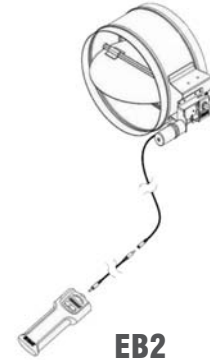

### Air Volume Dampers

**MRT2**

Manually operated damper, cable through drywall with termination fixture

**EB2**

Battery operated electro-balance damper with remote control, cable through drywall with termination fixture

**No cable length limitation, recommended for DCG-ACTIF diffusers installed in high ceilings**

Neck-Installed Air Volume Damper	
<b>MRT2</b>	Manually operated, termination fixture
<b>EB2</b>	Electro-balanced, battery powered, termination fixture

### DCG-ACTIF Series Thermodynamic Aluminum Round Diffuser

**Material** | Powder coated heavy gauge spun aluminum.

**Air Pattern** | 360° diffusion with horizontal to vertical flow adjustment, autonomously adjusted by means of a thermodynamic spring.