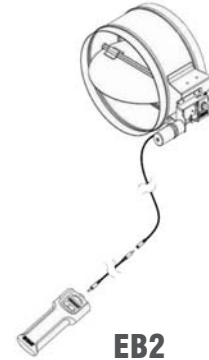

EB2

Battery operated electro-balance damper with remote control, cable through drywall with termination fixture

No cable length limitation, recommended for DCG-ACTIF diffusers installed in high ceilings

Neck-Installed Air Volume Damper	
MRT2	Manually operated, termination fixture
EB2	Electro-balanced, battery powered, termination fixture

Cable Length	

Select Finish	
	Powder Coated White (RAL 9016)
	Mill Finish
	Other RAL (specify) :

Project: Engineer: Architect: Contractor: