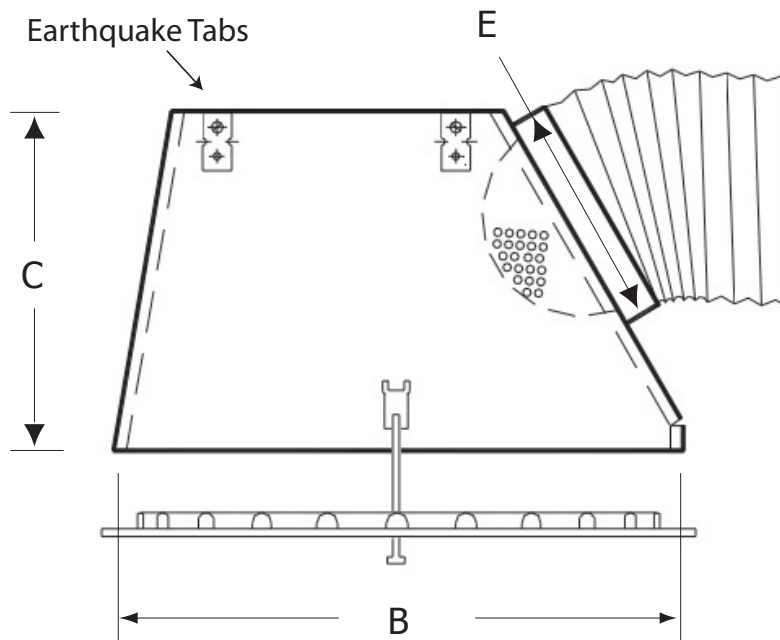

BOXSTAR Series

High Performance Plenum for Square Diffusers (by MADEL®)

Material | heavy gauge galvanized steel.

Accessories | BOXSTAR-R comes with air equalizer + volume damper built-in collar.

Matching Faces | AXO-S, AXO-SX, AXO-SY, AXO-S400, NEX-S, PLAY-S.

Select Model				
✓	Imperial	B	C	E
	BOXSTAR 24	23" ²⁷ / ₆₄	13" ²⁵ / ₃₂	9" ³ / ₄
	BOXSTAR-R 12	11" ³ / ₈	9" ²⁷ / ₃₂	4" ⁷ / ₈
	BOXSTAR-R 24	23" ²⁷ / ₆₄	13" ²⁵ / ₃₂	9" ³ / ₄

Select Model				
✓	Metric	B	C	E
	BOXSTAR 605	590 mm	350 mm	248 mm
	BOXSTAR-R 299	290 mm	250 mm	123 mm
	BOXSTAR-R 605	590 mm	350 mm	248 mm