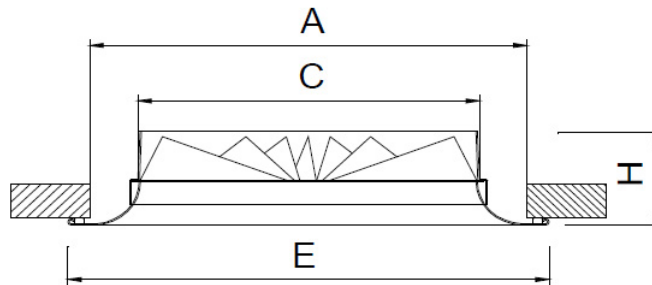

AXP Series Fixed Blades Round Swirl Diffusers

Material | Powder coated heavy gauge spun aluminum

Air Pattern | fixed 360° swirl diffusion

Ceiling Types | Open and Closed

AXP
by MADEL®

Select Model						
✓	Model	Duct	A	C	E	H
	AXP 125	125	192	123	230	75
	AXP 160	160	227	158	262	75
	AXP 200	200	270	198	305	75
	AXP 250	250	320	248	355	75
	AXP 315	315	383	313	418	85

All dimensions in millimeters (mm)

Options	
EQ	Air Equalizing Grid (Perforated Plate)

Select Finish	
	Powder Coated White (RAL 9016)
	Mill Finish
	Other RAL (specify) :

Project:
Engineer:
Architect:
Contractor: