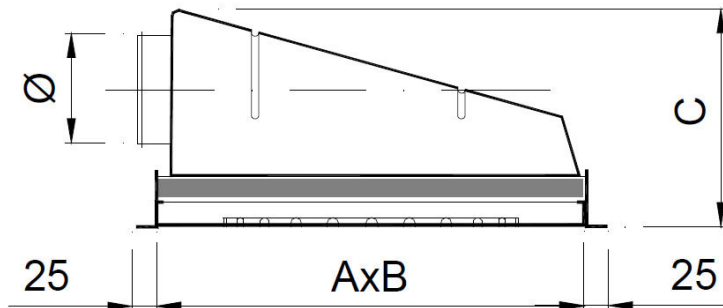

AXO-HEPA Series HEPA Filter Terminal High Induction Swirl Diffuser

Material | Powder coated stamped heavy gauge steel face with plastic vanes, polystyrene plenum box and H14 HEPA filter

Air Pattern | High induction swirl pattern, directional, or downward vertical

Ceiling Types | Closed

**AXO-HEPA
(UFA-AXO)**