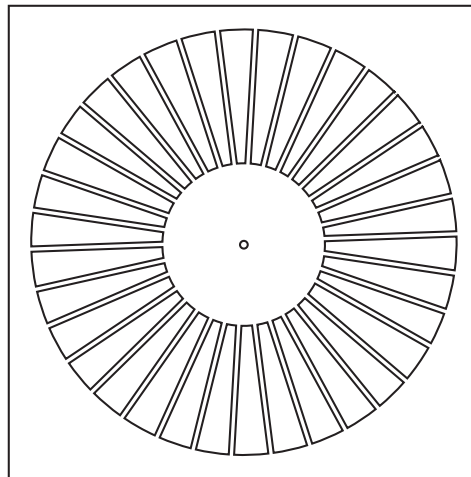

### TWIST Series Stamped Swirl Diffuser With Integral Plenum

**Material** | Powder coated stamped heavy gauge steel

**Air Pattern** | Fix swirl pattern

**Ceiling Types** | False

**TWIST**

Select Model		
✓	Model	A
	TWIST 2406	5" 7/8
	TWIST 2408	7" 7/8
	TWIST 2410	9" 7/8
	TWIST 2412	11" 7/8