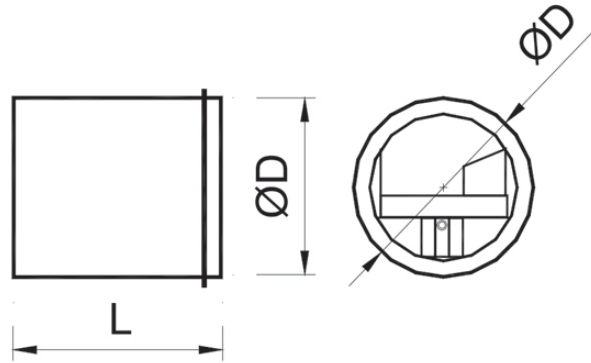

SKP Series Low Pressure Constant Air Volume Damper

Material | Plastic (Rated UL 2043)

Pressure | between 50 Pa and 250 Pa

Ajustment | self-adjustable

SKP

Select Model				
✓	Model	D	L	cfm
	SKP 80-30	2 63/64"	2 11/64"	9 - 29
	SKP 100-30	3 25/32"	2 3/4"	9 - 29
	SKP 100-60	3 25/32"	2 3/4"	29 - 59
	SKP 125-30	4 23/32"	3 25/64"	9 - 29
	SKP 125-60	4 23/32"	3 25/64"	29 - 59
	SKP 125-120	4 23/32"	3 25/64"	59 - 106
	SKP 150-150	5 53/64"	3 37/64"	59 - 106
	SKP 150-210	5 53/64"	3 37/64"	106- 176
	SKP 160-150	5 53/64"	3 37/64"	59 - 106
	SKP 160-210	5 53/64"	3 37/64"	106- 176
	SKP 200-300	7 43/64"	3 37/64"	106- 176
	SKP 200-350	7 43/64"	3 37/64"	176 - 294
	SKP 250-500	9 41/64"	3 37/64"	176 - 294
	SKP 250-600	9 41/64"	3 37/64"	294 - 412