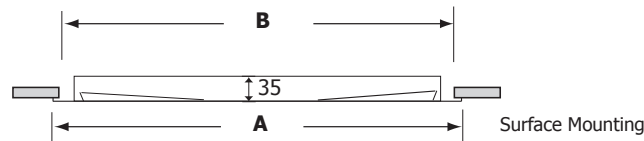

RXO-C Series Round Stamped Swirl Diffusers

Material | Powder coated stamped heavy gauge steel

Air Pattern | Fix swirl pattern

Ceiling Types | Surface or Visible Duct

RXO-C

Select Model			
✓	Model	A	B
	RXO-C 400	400 mm	370 mm
	RXO-C 500	500 mm	470 mm
	RXO-C 625	625 mm	568 mm