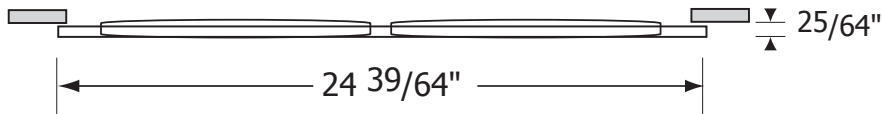

PLAY-C Series Adjustable Sectors Round Diffusers

Material | Powder coated stamped heavy gauge steel.

Air Pattern | 100% horizontally adjustable.

Ceiling Types | Open and Closed.

PLAY-C
by MADEL®

Select Model			
✓	Imperial	✓	Metric
	PLAY-C 25		PLAY-C 625