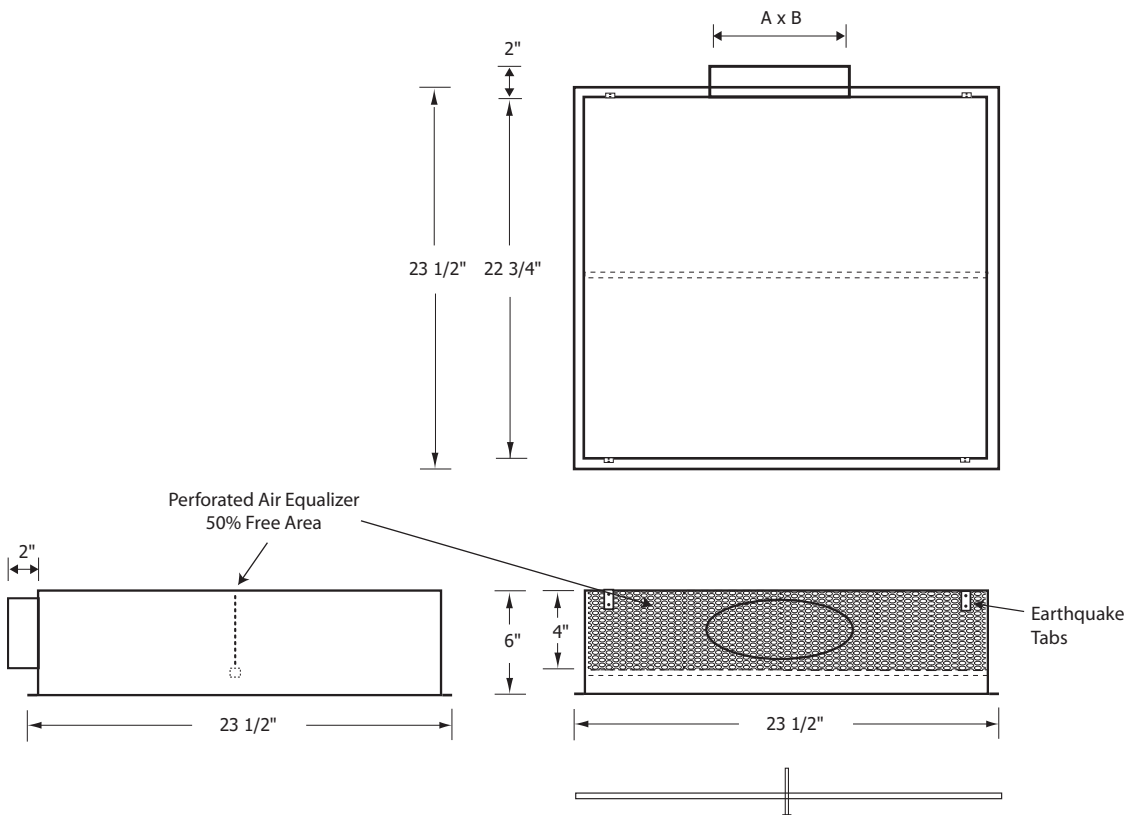

PERFAIR-XS Series Extra Compact Plenum for Square Diffusers Side Oval Connection

Material | heavy gauge galvanized steel

Matching Faces | AXO-S, AXO-S300, AXO-S400, AXO-SX, AXO-SY,
NEX-S, OTO-S, PLAY-S, RXO-S

Select Model				
✓	Model	Duct Size	A	B
	PERFAIR-XS 2404	4	3 7/8	3 7/8
	PERFAIR-XS 2405	5	4 7/8	4 7/8
	PERFAIR-XS 2406	6	7 9/16	3 1/8
	PERFAIR-XS 2408	8	10 1/2	3 1/4

All dimensions in inches

Insulation	
R6	2" Exterior R6 Thermal Insulation