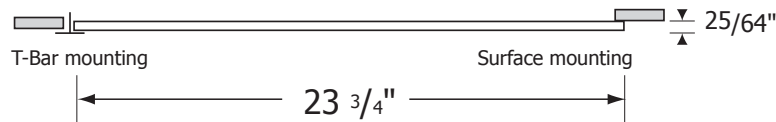

OTO-S Series Curved Slots Swirl Diffusers - Square

Material | Powder coated stamped heavy gauge steel.

Air Pattern | 100% horizontally adjustable.

Ceiling Types | False, Open and Closed.

OTO-S
by MADEL®

Select Model			
✓	Imperial	✓	Metric
	OTO-S 24		OTO-S 605