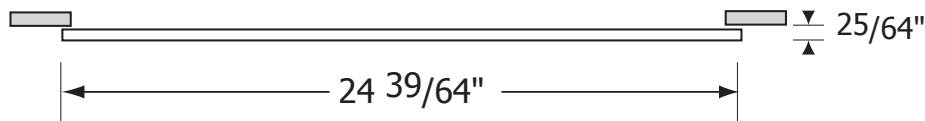

### OTO-C Series Curved Slots Swirl Diffusers - Round

**Material** | Powder coated stamped heavy gauge steel.

**Air Pattern** | 100% horizontally adjustable.

**Ceiling Types** | Open and Closed.

**OTO-C**  
by MADEL®

| Select Model                        |                 |                                     |               |
|-------------------------------------|-----------------|-------------------------------------|---------------|
| <input checked="" type="checkbox"/> | <b>Imperial</b> | <input checked="" type="checkbox"/> | <b>Metric</b> |
|                                     | OTO-C 25        |                                     | OTO-C 625     |