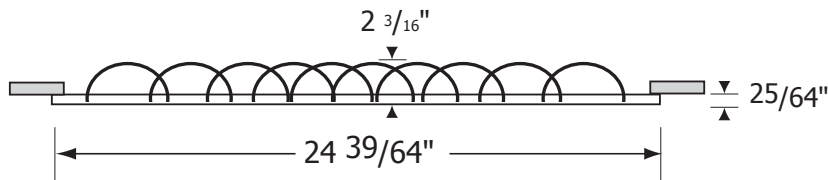

### NEX-C Series Concave Elements Round Swirl Diffusers

**Material** | Powder coated stamped heavy gauge steel face and ABS elements.

**Air Pattern** | Fix high induction swirl pattern.

**Ceiling Types** | Open and Closed.

**NEX-C**  
by MADEL®

Select Model			
✓	<b>Imperial</b>	✓	<b>Metric</b>
	NEX-C 25		NEX-C 625

Select Elements Color	
<input type="checkbox"/>	White Elements (Standard)
<input type="checkbox"/>	Lavender Blue (/EL)
<input type="checkbox"/>	Pistachio Green (/EV)
<input type="checkbox"/>	Night (/EN)
<input type="checkbox"/>	Red (/ER)