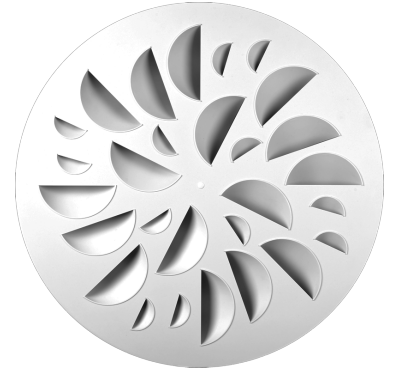

### NEX-C Series Concave Elements Round Swirl Diffusers

**Material** | Powder coated stamped heavy gauge steel face and ABS elements.

**Air Pattern** | Fix high induction swirl pattern.

**Ceiling Types** | Open and Closed.

**NEX-C**  
by MADEL®

Select Model			
✓	<b>Imperial</b>	✓	<b>Metric</b>
	NEX-C 25		NEX-C 625

Select Elements Color	
<input type="checkbox"/>	White Elements (Standard)
<input type="checkbox"/>	Lavender Blue (/EL)
<input type="checkbox"/>	Pistachio Green (/EV)
<input type="checkbox"/>	Night (/EN)
<input type="checkbox"/>	Red (/ER)