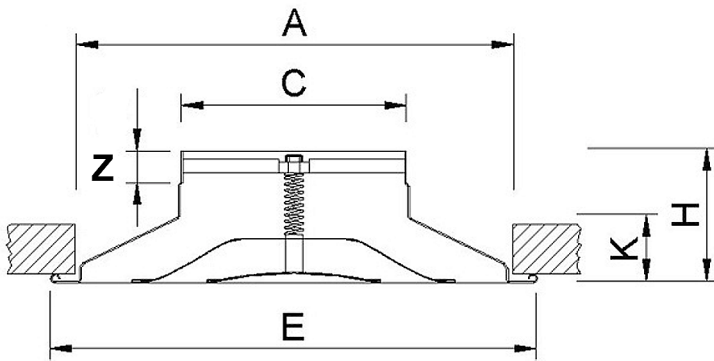

DCG Series Adjustable Aluminum Round Diffusers

Material | Powder coated heavy gauge spun aluminum.

Air Pattern | 360° diffusion with vertical throw adjustment.

Ceiling Types | Open and Closed.

DCG
by MADEL®

Select Model

✓	Model	Duct	A	C	E	H	K	Z	Model	✓
	DCG 160	160	303	157	331	101	44	25	DCG-R3G 160	
	DCG 200	200	385	197	425	115	58	25	DCG-R3G 200	
	DCG 250	250	464	247	492	114	57	25	DCG-R3G 250	
	DCG 315	315	564	313	591	137	80	25	DCG-R3G 315	
	DCG 355	355	630	353	662	140	83	25	DCG-R3G 355	
	DCG 400	400	630	398	662	131	74	25	DCG-R3G 400	
	DCG 450	450	793	447	832	173	106	25	DCG-R3G 450	
	DCG 500	500	793	497	832	163	97	25	DCG-R3G 500	