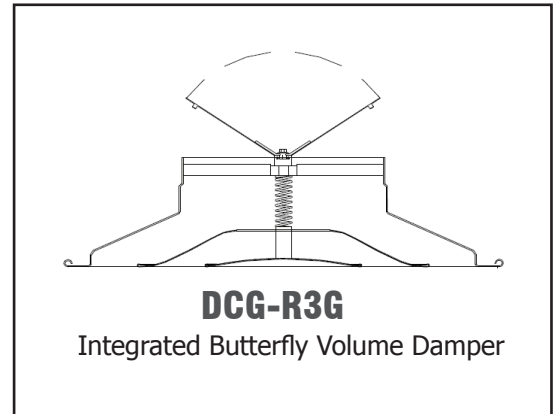

DCG Series Adjustable Aluminum Round Diffusers

Material | Powder coated heavy gauge spun aluminum.

Air Pattern | 360° diffusion with vertical throw adjustment.

Ceiling Types | Open and Closed.

DCG
by MADEL®

Select Model

✓	Model	Duct	A	C	E	H	K	Z	Model	✓
	DCG 160	160	303	157	331	101	44	25	DCG-R3G 160	
	DCG 200	200	385	197	425	115	58	25	DCG-R3G 200	
	DCG 250	250	464	247	492	114	57	25	DCG-R3G 250	
	DCG 315	315	564	313	591	137	80	25	DCG-R3G 315	
	DCG 355	355	630	353	662	140	83	25	DCG-R3G 355	
	DCG 400	400	630	398	662	131	74	25	DCG-R3G 400	
	DCG 450	450	793	447	832	173	106	25	DCG-R3G 450	
	DCG 500	500	793	497	832	163	97	25	DCG-R3G 500	