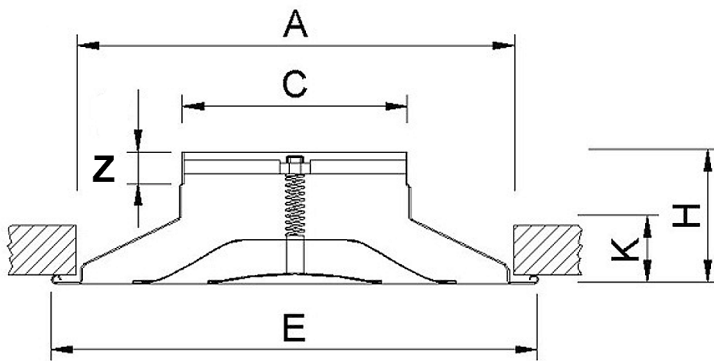

DCG Series Manually Adjustable Aluminum Round Diffusers

Material | Powder coated heavy gauge spun aluminum.

Air Pattern | 360° diffusion with vertical throw adjustment.

Ceiling Types | Open and Closed.

DCG
by MADEL®

DCG-R3G
Integrated Butterfly Volume Damper
(N/A for 6" and 12")

OBD
Opposed Blade Damper

RSBD
Radial Sliding Blade Damper

(both only for 6" and 12")

Select Model							
✓	Model	A	C	E	H	K	Z
	DCG 06	11 59/64	5 3/4	13 5/16	4 15/16	1 47/64	1
	DCG 08	15 5/32	7 3/4	16 47/64	4 17/32	2 9/32	1
	DCG 10	18 17/64	9 3/4	19 3/8	4 31/64	2 1/4	1
	DCG 12	22 13/64	11 3/4	23 17/64	6 19/32	3 5/32	1
	DCG 14	24 13/16	13 29/32	26 1/16	5 33/64	3 17/64	1
	DCG 16	24 13/16	15 43/64	26 1/16	5 5/32	2 59/64	1
	DCG 18	31 7/32	17 19/32	32 3/4	6 13/16	4 11/64	1
	DCG 20	31 7/32	19 9/16	32 3/4	6 27/64	3 13/16	1

All dimensions in inches

Select Model	
✓	Model
	DCG-R3G 08
	DCG-R3G 10
	DCG-R3G 14
	DCG-R3G 16
	DCG-R3G 18
	DCG-R3G 20

Select Model	
✓	Model
	DCG-OBD 06
	DCG-OBD 12
Select Model	
✓	Model
	DCG-RSBD 06
	DCG-RSBD 12