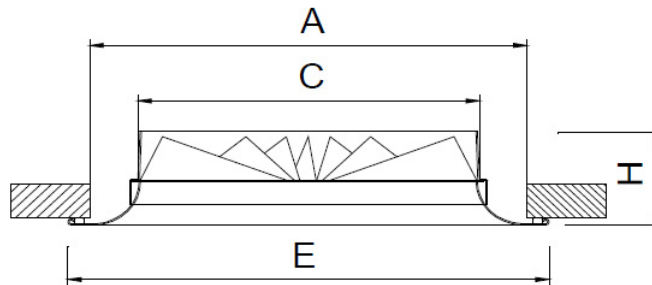

AXP Series Fixed Blades Round Swirl Diffusers

Material | Powder coated heavy gauge spun aluminum

Air Pattern | fixed 360° swirl diffusion

Ceiling Types | Open and Closed

AXP
by MADEL®

Select Model						
✓	Model	Duct	A	C	E	H
	AXP 125	125	192	123	230	75
	AXP 160	160	227	158	262	75
	AXP 200	200	270	198	305	75
	AXP 250	250	320	248	355	75
	AXP 315	315	383	313	418	85

All dimensions in millimeters (mm)

Options	
EQ	Air Equalizing Grid (Perforated Plate)

Select Finish	
	Powder Coated White (RAL 9016)
	Mill Finish
	Other RAL (specify) :

Project:	
Engineer:	
Architect:	
Contractor:	