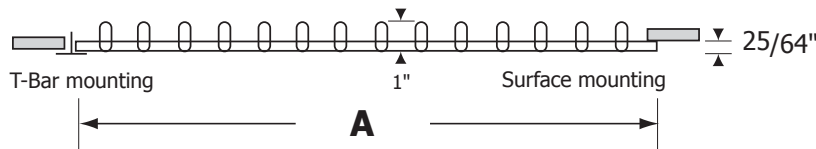

AXO-S Series Adjustable Vanes Square Swirl Diffusers

Material | Powder coated stamped heavy gauge steel face and ABS vanes.

Air Pattern | Adjustable high induction swirl pattern.

Ceiling Types | False, Open and Closed.

AXO-S
by MADEL®

AXO-S300

AXO-S400

AXO-S

AXO-SX

AXO-SY

Select Model					
✓	Imperial	A (in)	✓	Metric	A (mm)
	AXO-S 12	11 3/4 x 11 3/4		AXO-S 299	299 x 299
	AXO-S 24	23 3/4 x 23 3/4		AXO-S 605	605 x 605
	AXO-S300 24	23 3/4 x 23 3/4		AXO-S300 605	605 x 605
	AXO-S400 24	23 3/4 x 23 3/4		AXO-S400 605	605 x 605
	AXO-SX 24	23 3/4 x 23 3/4		AXO-SX 605	605 x 605
	AXO-SY 24	23 3/4 x 23 3/4		AXO-SY 605	605 x 605