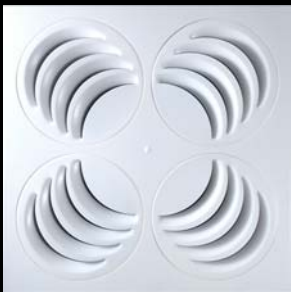

PLAY

Adjustable Sectors Diffusers

The ultimate toys for architects and engineers, PLAY diffusers combine innovative looks with versatile performance, providing both attractive designs and increased comfort levels. PLAY diffusers are the only diffusers on the market today which allow for the full and simple horizontal adjustment of airflow, from the face and with no need for tools.

PLAY WITH IT! Full adjustability allows for multiple air patterns

4 Way

3 Way

2 Way

1 Way

Swirl

Available in square, rectangular or circular shapes, PLAY diffusers are suitable for suspended ceiling, drywall and open ceiling applications.